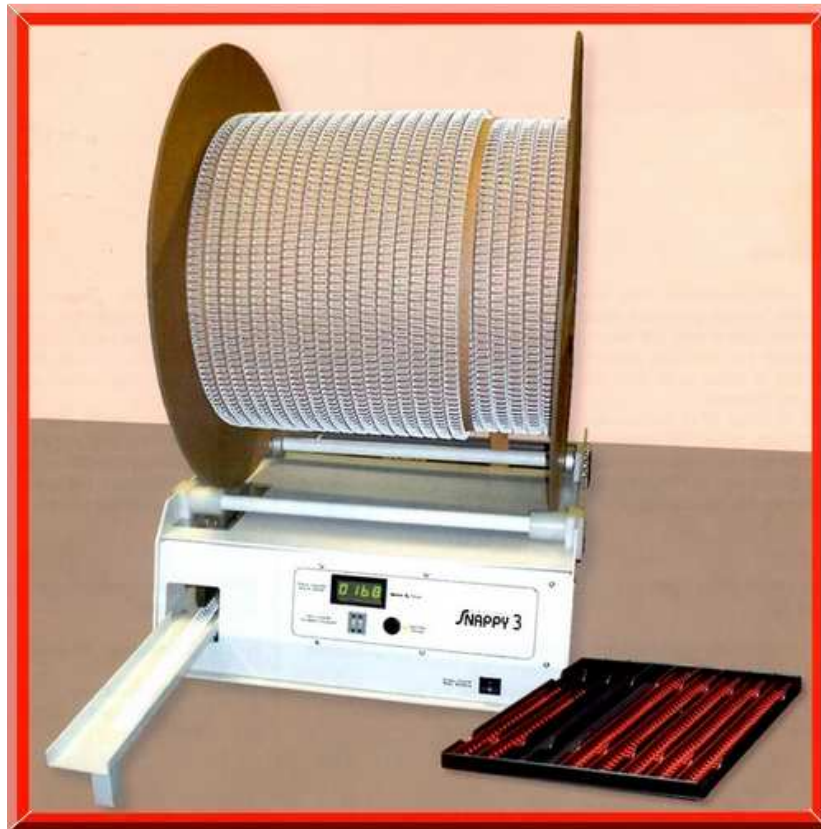

BRACKETT is proud to be your North American distributor of **SWIGRAPH** binding equipment.

*The **SNAPPY** by **SWIGRAPH***

is an electronic cutter for double-loop spiral style binding applications.

The standard model handles material diameters from 3/16" to 1" with 1-1/4" diameter available on request.

SNAPPY cuts all pitches:

3:1 ~ 2:1 ~ 9/16 ~ (or 4:1 by special order)

4:1"

3:1"

2:1"

The number of loops (from 3 to 99) is selected by the operator and the Snappy takes over from there. This tireless table-top worker is fully automatic – not even a foot pedal is needed. The Snappy delivers a precisely cut piece of coil – when that piece is removed, another one instantly takes its place.

A built-in digital counter displays the number of pieces produced for the current job.

To see a brief demo of the Snappy in action visit our videos page on the web.

For more information or for a price quote contact us at: